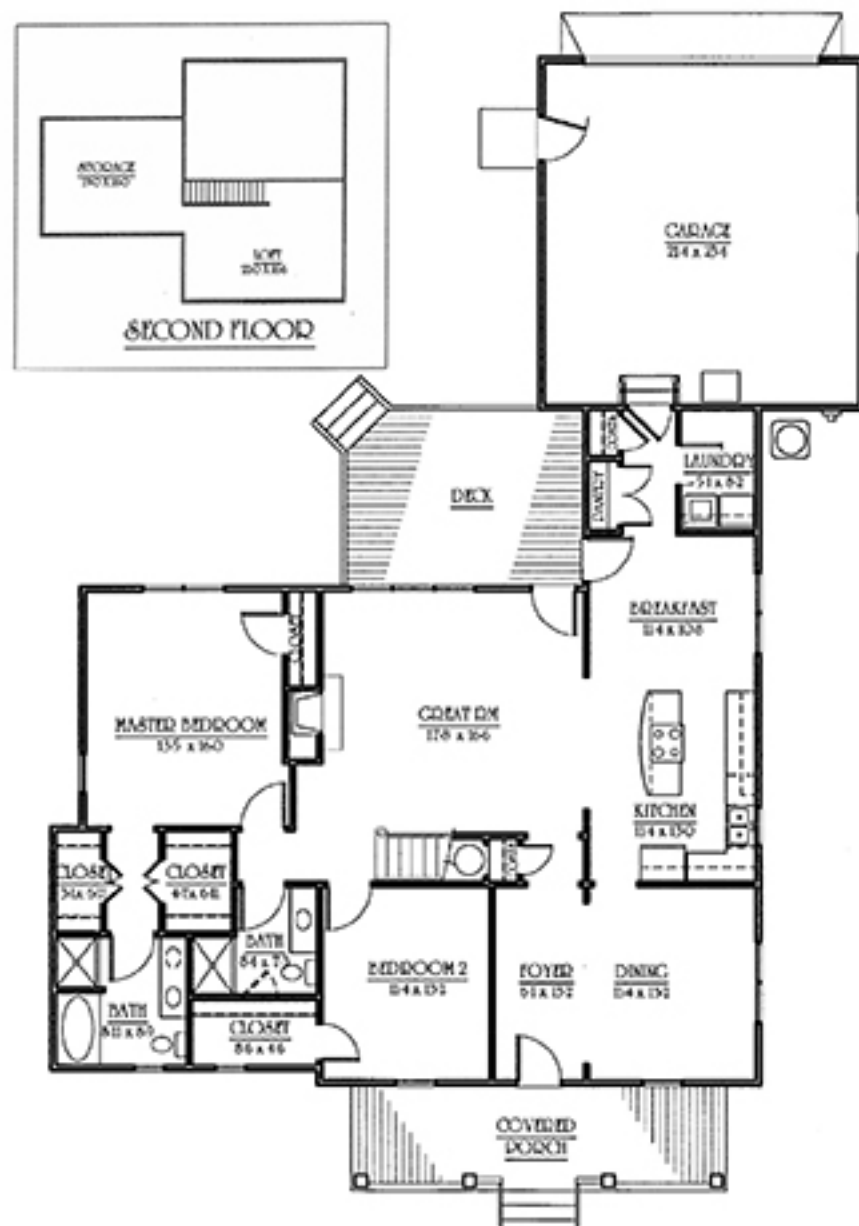

Print this page

Village Home Model C

SCOTTVILLE

AT POWHATAN COURTHOUSE

2 Bedroom

2 Baths

Finished (1st floor) 2,093 sf

Optional (2nd floor) 237 sf